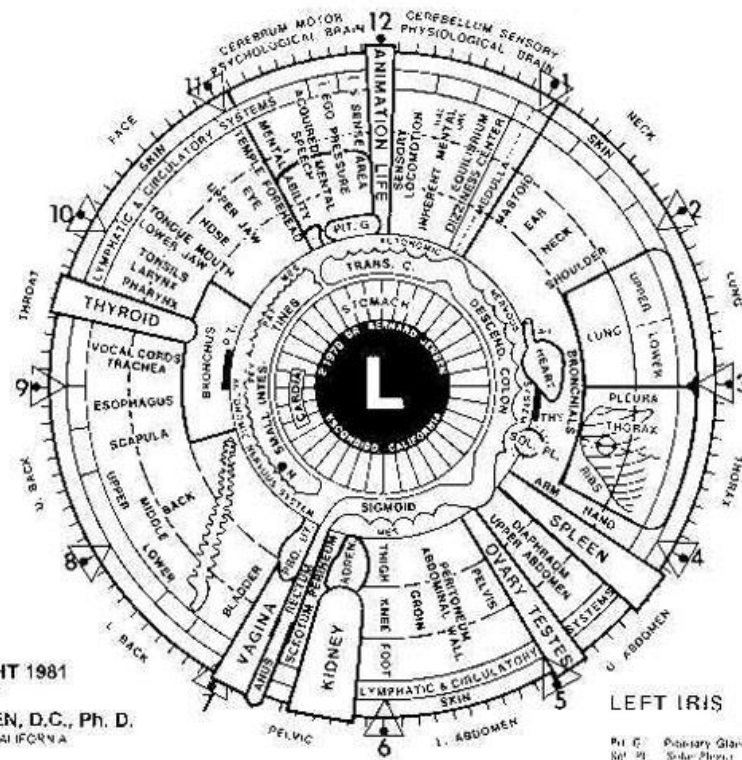

IRIDOLOGY CHART

COPYRIGHT 1981
BY
BERNARD JENSEN, D.C., Ph. D.
ESCONDIDO, CALIFORNIA

IRIDOLOGY CHART developed by Bernard Jensen, D.C., Ph.D.