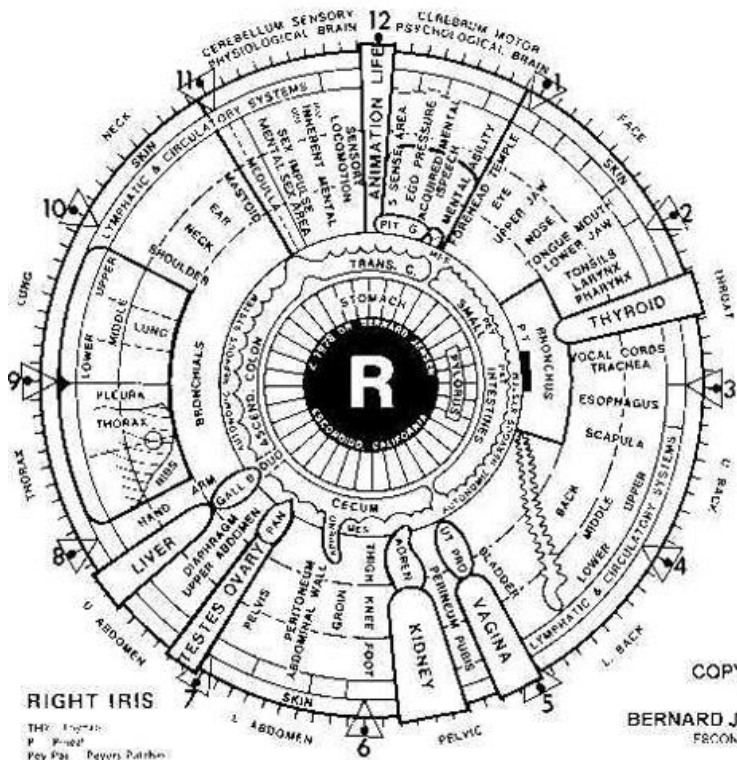

IRIDOLOGY CHART

COPYRIGHT 1981
BY
BERNARD JENSEN, D.C., Ph. D.
ESCONDIDO, CALIFORNIA

IRIDOLOGY CHART developed by Bernard Jensen, D.C., Ph.D.